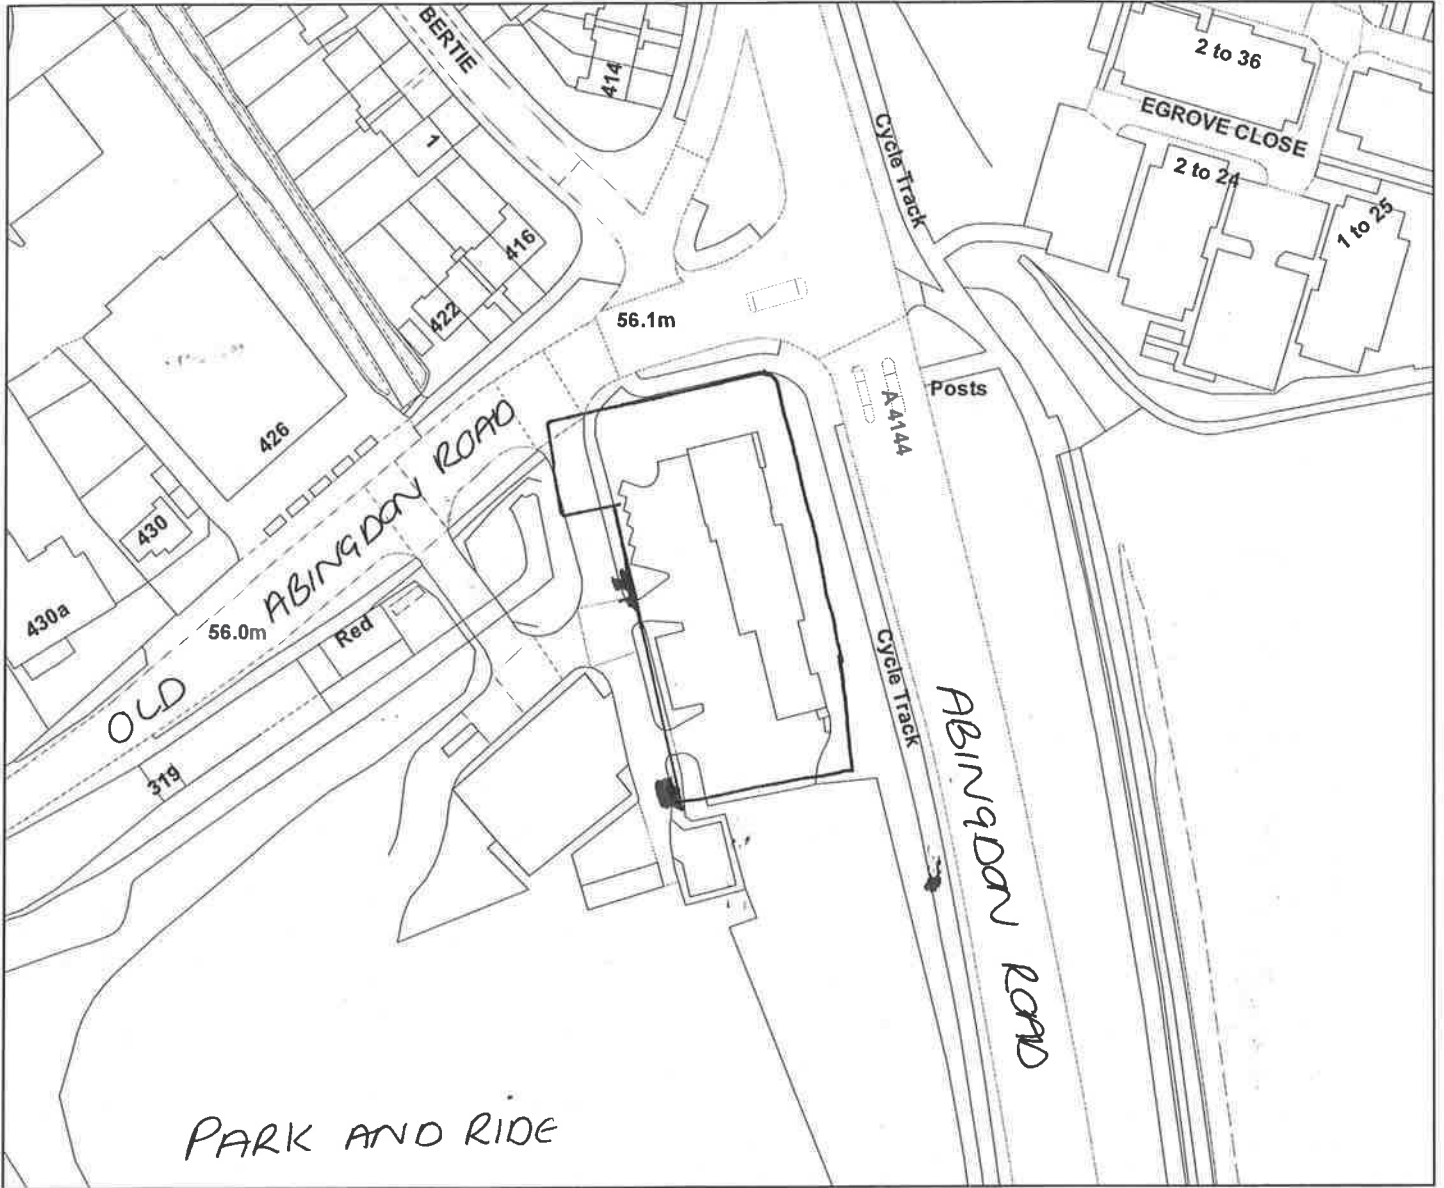

# 12/00249/FUL - APPENDIX 1

Former Motor World, Abingdon Road

Legend	
Scale:	1:1250

© Crown Copyright and database right 2011. Ordnance Survey 100019348.

Organisation	Oxford City Council
Department	Planning
Comments	
Date	28 June 2012
SLA Number	100019348